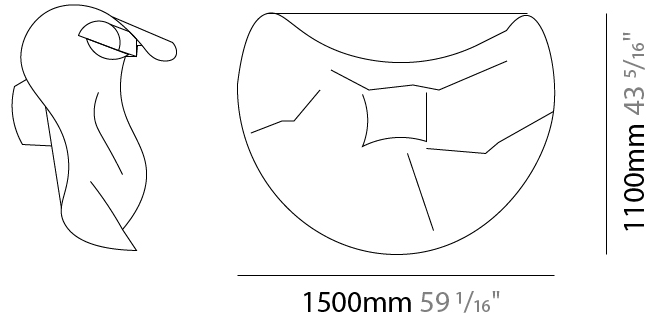

NON SO! SURFACE

D132142- _____
base number

1. To build a product code in our configurator select the specify button on the base model # product page
2. To build a manual product code on this datasheet choose from the options listed below in blue font and add the suffix to the base model #

GENERAL

Series: Non So!
Brand: Knikerboker
Division: Design
Mounting Type: Surface
Mounting Location: Ceiling
Subcategory: Ambient

PHYSICAL

Shape: Abstract
Length (mm): 1500
Length (in): 59 1/16
Height (mm): 1100
Height (in): 43 5/16
Extension (mm): 400
Extension (in): 15 3/4
Light Distribution: Indirect
Fixture Finish: EWH / EBK / MAN / COF / PRD / SLF / GLF / CLF / BRL / EWS / EWG / EWC / EWR / EBS / EBG / EBC / EBC / EBB / MAS / MAD / MAC / MAB / COS / CGO / CCL / CBL / PRS / PRG / PRC / PRB
Fixture Material: Metal

ELECTRICAL

Lamp Type: LED
Input Wattage (W): 42
Total Output Wattage (W): 40
Dimming: Tri-Mode (Non-Dimming and Phase Dimming (120Vac only) and 0-10V Dimming)
Driver Included: Yes
Driver Location: Integrated
Driver Type: Constant Current - Universal
Driver Class: Class 2
Input Voltage (V): 120 - 277
Constant Current (MA): 250
Upon Request: 0-10Vdc dimming / Phase dimming @120Vac / Non-dimming 120/277Vac

LED

Number of LEDs: 4
Color Temperature (°K): 3000
Max. Delivered Lumen (lm): 4400
CRI: >85 CRI
Lamp Life (hrs): 50000

OPTICAL

RATINGS AND CERTIFICATIONS

Certified By: Certified for North American Standards
IP rating: IP20