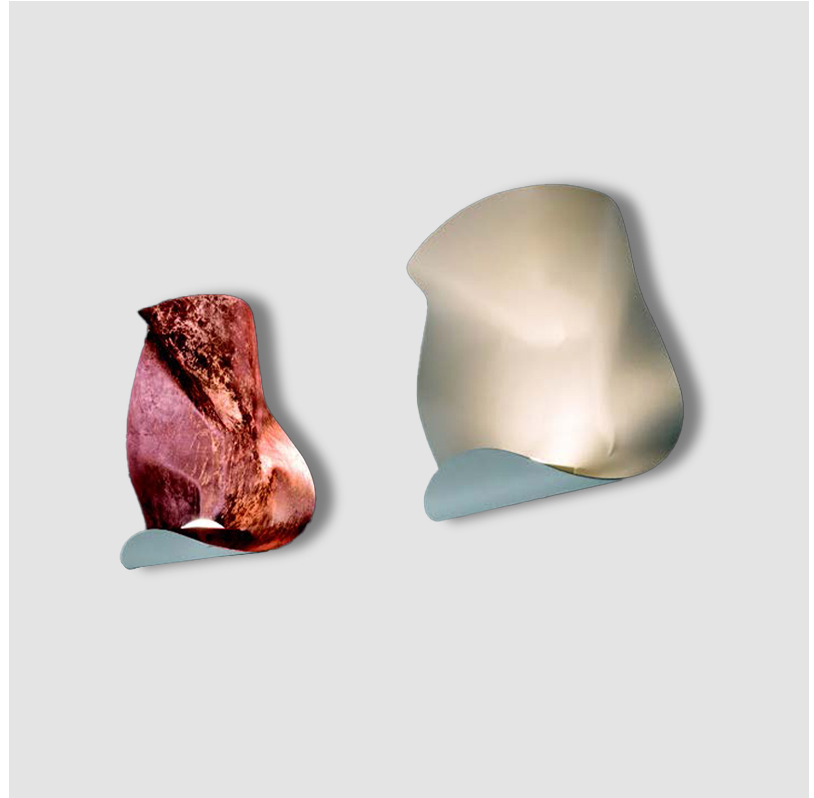

PROJECT _____
TYPE _____
SPECIFIER _____
QUANTITY _____
DATE _____

NON SO! SURFACE

D132134- _____
base number

1. To build a product code in our configurator select the specify button on the base model # product page
2. To build a manual product code on this datasheet choose from the options listed below in blue font and add the suffix to the base model #

GENERAL

Series: Non So!
Brand: Knikerboker
Division: Design
Mounting Type: Surface
Mounting Location: Wall
Subcategory: Ambient

PHYSICAL

Shape: Abstract
Length (mm): 400
Length (in): 15 ³/₄
Height (mm): 300
Height (in): 11 ¹³/₁₆
Extension (mm): 180
Extension (in): 7 ¹/₁₆
Light Distribution: Indirect
Fixture Finish: EWH / EBK / MAN / COF / PRD / SLF / GLF / CLF / BRL / EWS / EWG / EWC / EWR / EBS / EBG / EBC / EBC / EBB / MAS / MAD / MAC / MAB / COS / CGO / CCL / CBL / PRS / PRG / PRC / PRB
Fixture Material: Metal

ELECTRICAL

Lamp Type: LED
Input Wattage (W): 10.5
Total Output Wattage (W): 10
Dimming: Tri-Mode (Non-Dimming and Phase Dimming (120Vac only) and 0-10V Dimming)
Driver Included: Yes
Driver Location: Integrated
Driver Type: Constant Current - Universal
Driver Class: Class 2
Input Voltage (V): 120 - 277
Constant Current (MA): 250

LED

Number of LEDs: 1
Color Temperature (°K): 3000
Max. Delivered Lumen (lm): 1100
CRI: >85 CRI
Lamp Life (hrs): 50000

OPTICAL

RATINGS AND CERTIFICATIONS

Certified By: Certified for North American Standards
IP rating: IP20