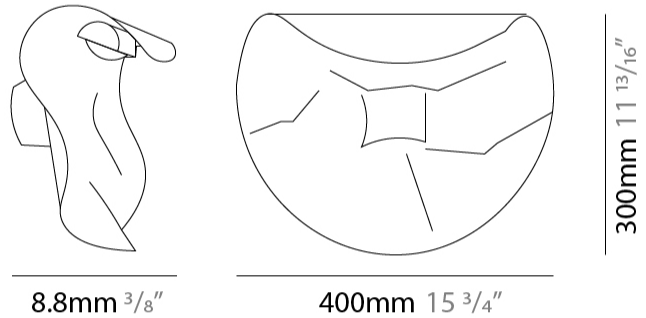

PROJECT _____
TYPE _____
SPECIFIER _____
QUANTITY _____
DATE _____

NON SO! SURFACE

D132134- _____
base number

1. To build a product code in our configurator select the specify button on the base model # product page
2. To build a manual product code on this datasheet choose from the options listed below in blue font and add the suffix to the base model #

GENERAL

Series: Non So!
Brand: Knikerboker
Division: Design
Mounting Type: Surface
Mounting Location: Wall
Subcategory: Ambient

PHYSICAL

Shape: Abstract
Length (mm): 400
Length (in): 15 ³/₄
Height (mm): 300
Height (in): 11 ¹³/₁₆
Extension (mm): 180
Extension (in): 7 ¹/₁₆
Light Distribution: Indirect
Fixture Finish: EWH / EBK / MAN / COF / PRD / SLF / GLF / CLF / BRL / EWS / EWG / EWC / EWR / EBS / EBG / EBC / EBC / EBB / MAS / MAD / MAC / MAB / COS / CGO / CCL / CBL / PRS / PRG / PRC / PRB
Fixture Material: Metal

ELECTRICAL

Lamp Type: LED
Input Wattage (W): 10.5
Total Output Wattage (W): 10
Dimming: Tri-Mode (Non-Dimming and Phase Dimming (120Vac only) and 0-10V Dimming)
Driver Included: Yes
Driver Location: Integrated
Driver Type: Constant Current - Universal
Driver Class: Class 2
Input Voltage (V): 120 - 277
Constant Current (MA): 250

LED

Number of LEDs: 1
Color Temperature (°K): 3000
Max. Delivered Lumen (lm): 1100
CRI: >85 CRI
Lamp Life (hrs): 50000

OPTICAL

RATINGS AND CERTIFICATIONS

Certified By: Certified for North American Standards
IP rating: IP20